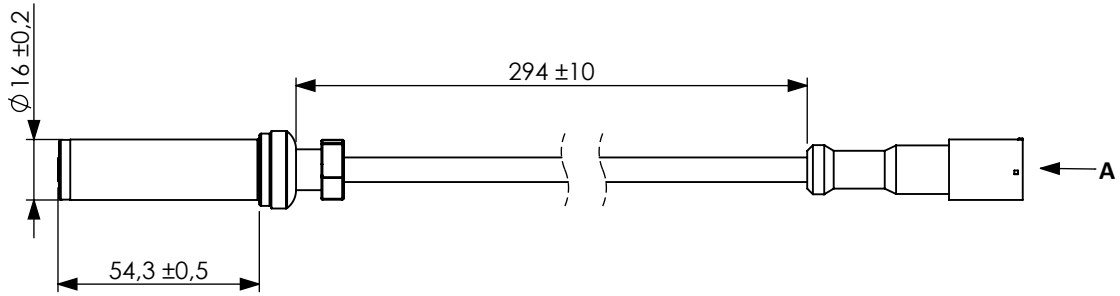

Technical data/ Datos técnicos:

According to/ En referencia a:	4410329632
Operating temperature range/ Rango de temperatura:	-40°C a/to 80°C
Weight/Peso:	50,2 gr

VIEW/VISTA A

INCLUDED/INCLUIDO

F	Modification					Drawn	
	4					14/07/20 S.F.	
	3					Checked	
	2					14/07/20 E.L.	
	1						
	nº	Modified	Date	Reason	General Tolerance	Assembly	-
Comments					ISO 2768 c-K	Part name	ABS sensor/Sensor ABS
					Material	ID. Reference	2260103
					-	Scale: 1/2	
					-	Review: 0	