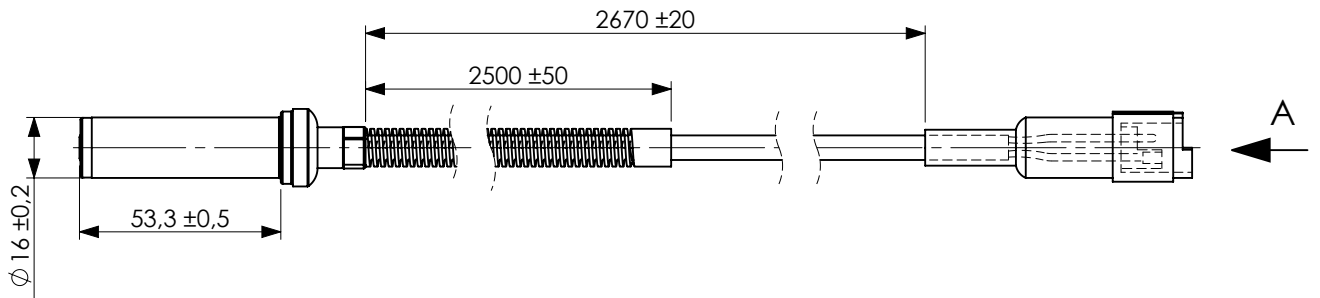

**Technical sheet/ Datos técnicos:**

Part number adaptable to/Referencia adaptable a:	1892050
Operating temperature range/ Rango de temperatura:	-40°C a/to 80°C
Weight/Peso:	244 gr

INCLUDED/INCLUIDO

VIEW/VISTA A

Modification	4				Drawn		
	3				14/07/20 S.F.		
	2				Checked		
	1	S.F.	26/05/22	Change of sheet format	14/07/20 E.L.		
	nº	Modified	Date	Reason	General Tolerance	Assembly	
Comments					ISO 2768 c-K	Part name	ABS sensor
					Material	ID. Reference	2261093
					-	Scale: 1/2	
					-	Review: 1	