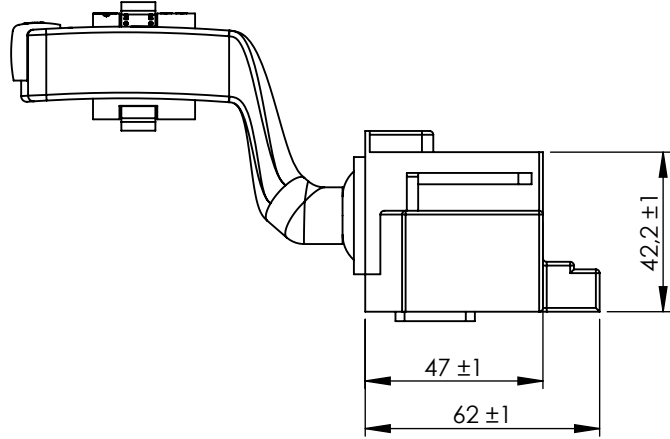

1

2

3

4

A

A

B

B

C

C

D

D

E

E

F

F

Modification	4				Drawn			
	3				05/10/20 S.F.			
	2				Checked			
	1				05/10/20 E.L.			
	nº	Modified	Date	Reason	General Tolerance		Assembly	
Comments					ISO 2768 c-K	Part name	Combination Switch/Interruptor de columna	
					Material	ID. Reference	2260867	
					-	Scale: 1/2		Sheet 2/2
					-	Review: 0