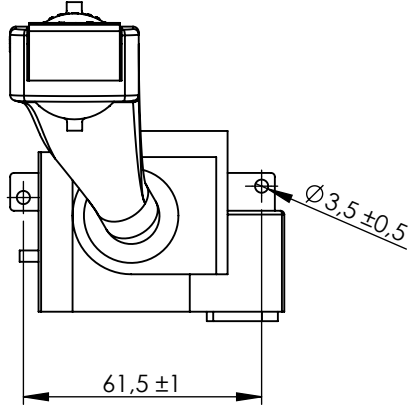

1

2

3

4

A

A

B

B

C

C

D

D

E

E

F

F

Modification	4				Drawn			
	3				05/10/20 S.F.			
	2				Checked			
	1				05/10/20 E.L.			
	nº	Modified	Date	Reason	General Tolerance		Assembly	
Comments					ISO 2768 c-K	Part name	Combination Switch/Interruptor de columna	
					Material	ID. Reference	2260867	
					-	Scale: 1/2		Sheet 2/2
					-	Review: 0