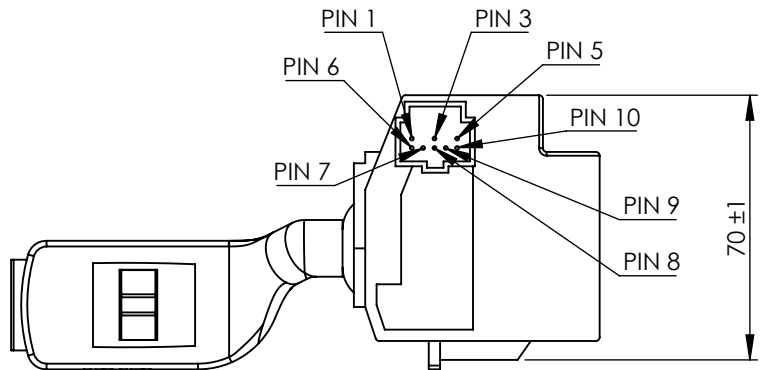

1

2

3

4

A

A

B

B

C

C

D

D

E

E

F

F

Modification	4				Drawn			
	3				05/10/20 S.F.			
	2				Checked			
	1				05/10/20 E.L.			
	nº	Modified	Date	Reason	General Tolerance		Assembly	
Comments					ISO 2768 c-K	Part name	Combination Switch/Interruptor de columna	
					Material	ID. Reference	2260867	
					-	Scale: 1/2		Sheet 2/2
					-	Review: 0