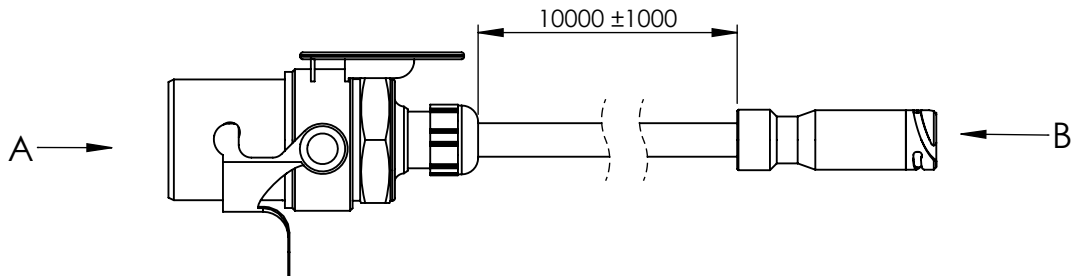

Technical data/ Datos técnicos:

According to/En referencia a:	4492331000
Operating temperature range/ Rango de temperatura:	-40°C a/to 80°C
Weight/Peso:	2730 gr

VIEW/VISTA A

VIEW/VISTA B

Modification	4				Drawn	
	3				01/09/20 S.F.	
	2				Checked	
	1				01/09/20 E.L.	
	nº	Modified	Date	Reason	General Tolerance	Assembly
Comments					ISO 2768 c-K	Part name
					Material	ID. Reference
					-	Scale: 1/3
					-	Review: 0

Cable with connector ISO7638 ABS/
Cable ISO7638 ABS 10M remolque

2261113

Sheet
1/1