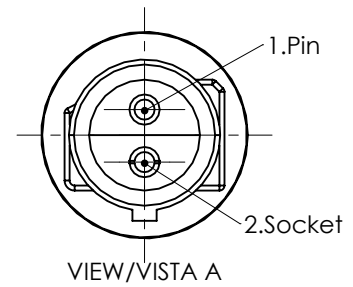

**Technical sheet/ Datos técnicos:**

Part number adaptable to/Referencia adaptable a:	4410329080
Operating temperature range/ Rango de temperatura:	-40°C a/to 80°C
Weight/Peso:	136,2 gr

INCLUDED/INCLUIDO

Modification	4				Drawn		
	3				16/07/20 S.F.		
	2				Checked		
	1	S.F.	26/05/22	Change of sheet format	16/07/20 E.L.		
F	nº	Modified	Date	Reason	General Tolerance	Assembly	-
	Comments				ISO 2768 c-K	Part name	ABS sensor
					Material	ID. Reference	2260200
					-	Scale: 1/2	
					Review: 1		