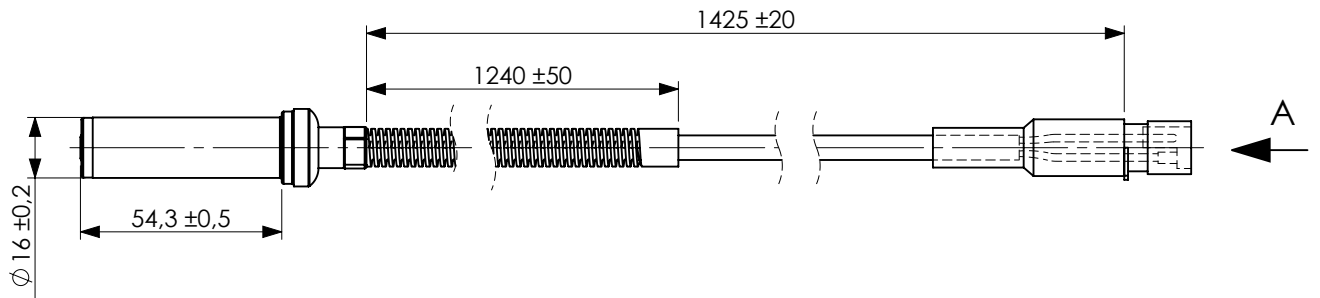

**Technical sheet/ Datos técnicos:**

Part number adaptable to/Referencia adaptable a:	4410329080
Operating temperature range/ Rango de temperatura:	-40°C a/to 80°C
Weight/Peso:	136,2 gr

INCLUDED/INCLUIDO

Modification	4				Drawn		
	3				16/07/20 S.F.		
	2				Checked		
	1	S.F.	26/05/22	Change of sheet format	16/07/20 E.L.		
F	nº	Modified	Date	Reason	General Tolerance	Assembly	-
	Comments				ISO 2768 c-K	Part name	ABS sensor
					Material	ID. Reference	2260200
					-	Scale: 1/2	
					Review: 1		