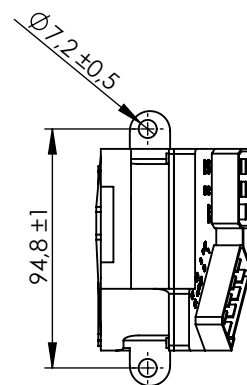

1 2 3 4

A

A

B

B

C

C

D

D