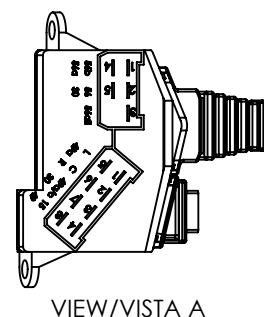

1 2 3 4

A

A

B

B

C

C

D

D

E

E

F

F

Modification	4				Drawn	
	3				08/10/20 S.F.	
	2				Checked	
	1				08/10/20 E.L.	
	nº	Modified	Date	Reason	General Tolerance	Assembly
Comments					ISO 2768 c-K	Part name
					Material	ID. Reference
					-	Scale: 1/3
					-	Review: 0

Combination Switch/Interruptor de columna

2260198

Sheet 2/2