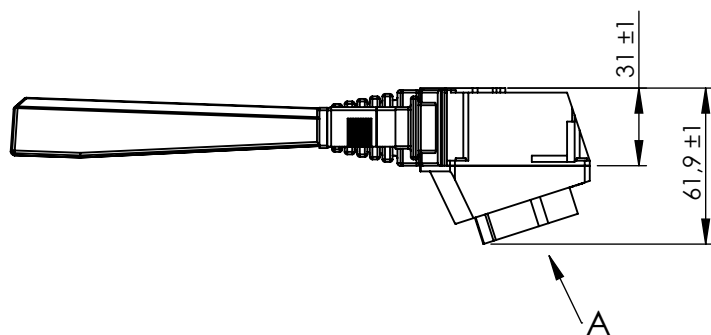

F	Modification nº	4				Drawn		
		3				08/10/20 S.F.		
		2				Checked		
		1				08/10/20 E.L.		
		nº	Modified	Date	Reason	General Tolerance	Assembly	-
Comments						ISO 2768 c-K	Part name	Combination Switch/Interruptor de columna
						Material	ID. Reference	2260198
						-	Scale: -	
							Review: 0	

1 2 3 4

A

A

B

B

C

C

D

D

E

E

F

F

Modification	4				Drawn	
	3				08/10/20 S.F.	
	2				Checked	
	1				08/10/20 E.L.	
	nº	Modified	Date	Reason	General Tolerance	Assembly
Comments					ISO 2768 c-K	Part name
					Material	ID. Reference
					-	Scale: 1/3
					-	Review: 0